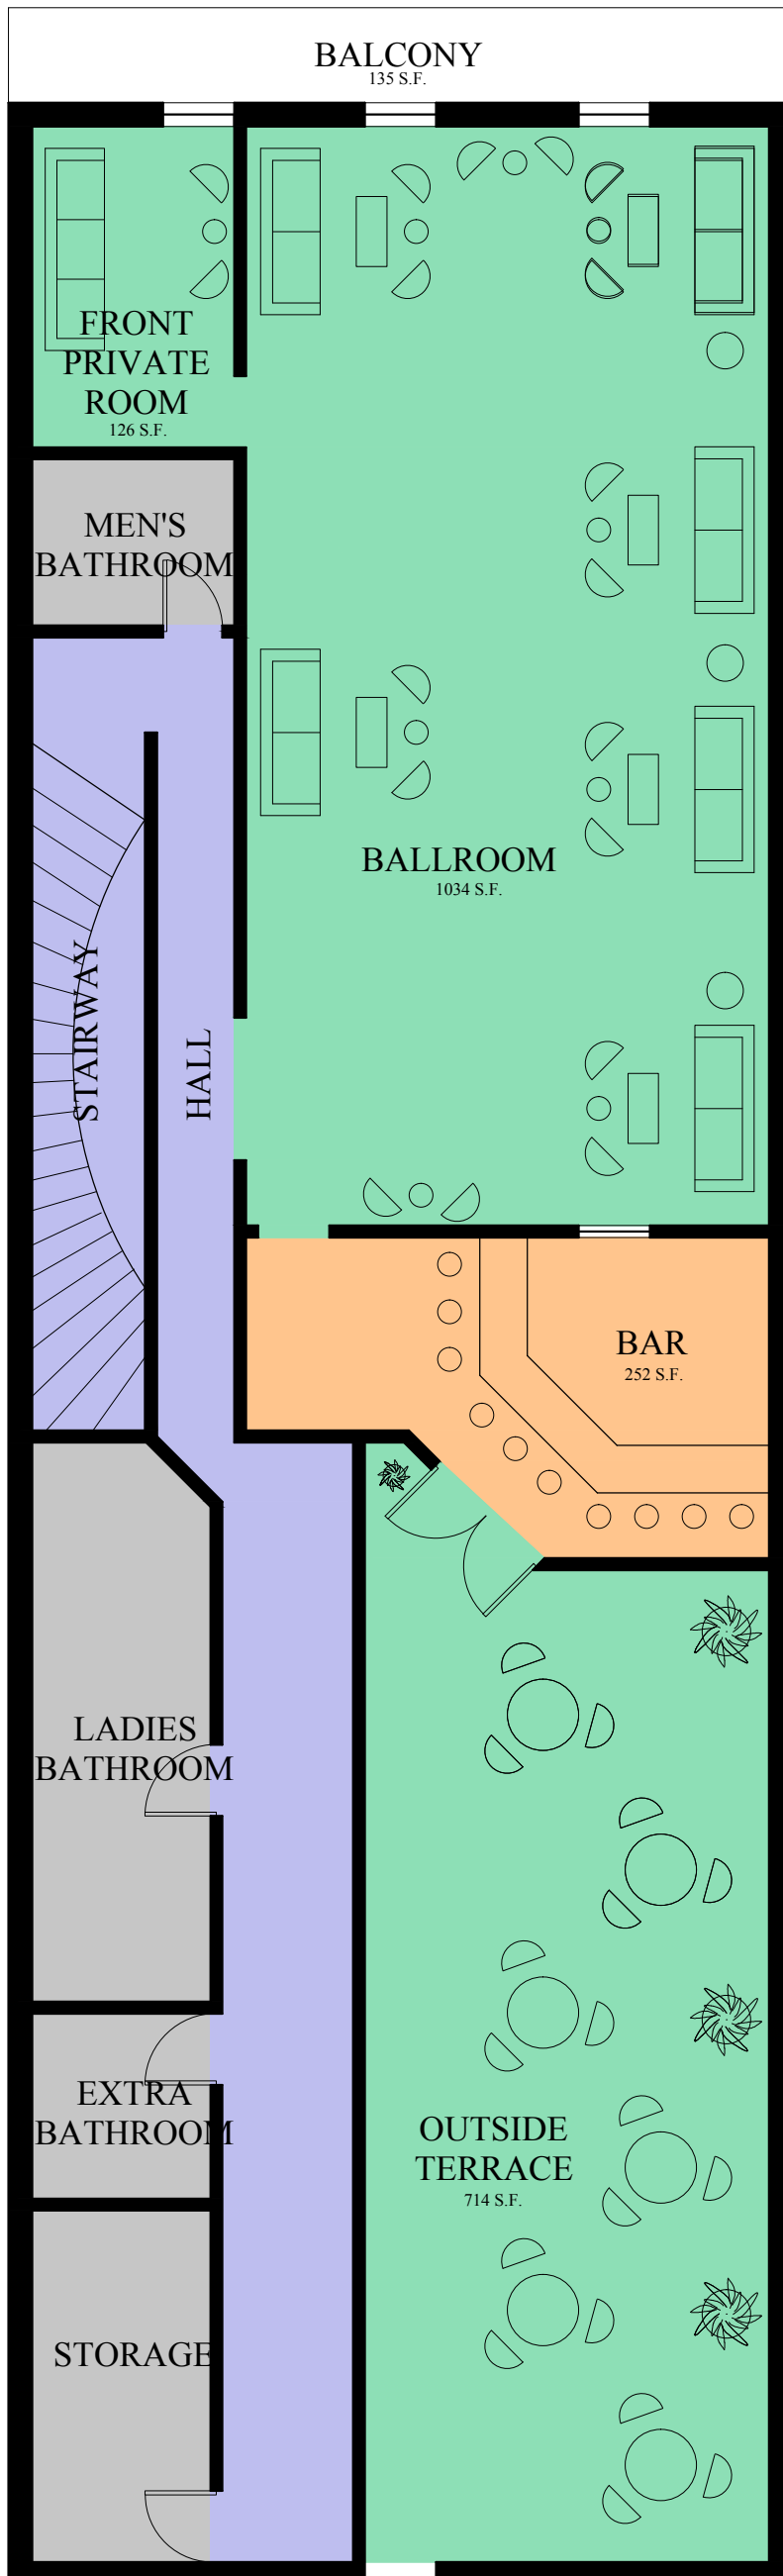

ST. LOUIS ST.

# THE PARIS ROOM

TOTAL SQ. FT.	2261 S.F
BALCONY	135 S.F.
FRONT PRIVATE	126 S.F.
BALLROOM	1034 S.F
BAR AREA	252 S.F.
OUTSIDE TERRACE	714 S.F.